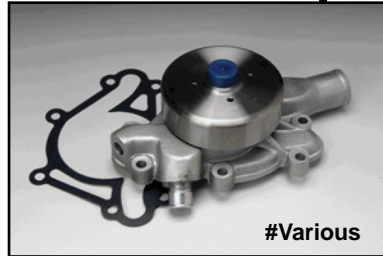

Aluminum Water Pumps

#Various

Perfect choice for sportsman racing or as a direct factory replacement for your daily driver.