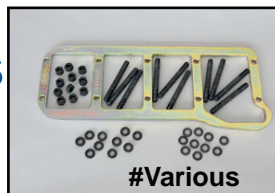

## Racing Engine Test Stand

#Various

Note: Engine/car parts do not come with stand.

## Bronze Distributor Gears

#Various

Crafted from superior quality bronze aluminum and precision CNC machined to provide smooth consistent operation.

## Billet Steel Main Girdles

Includes high-quality steel studs, spacers, and nuts.

#Various