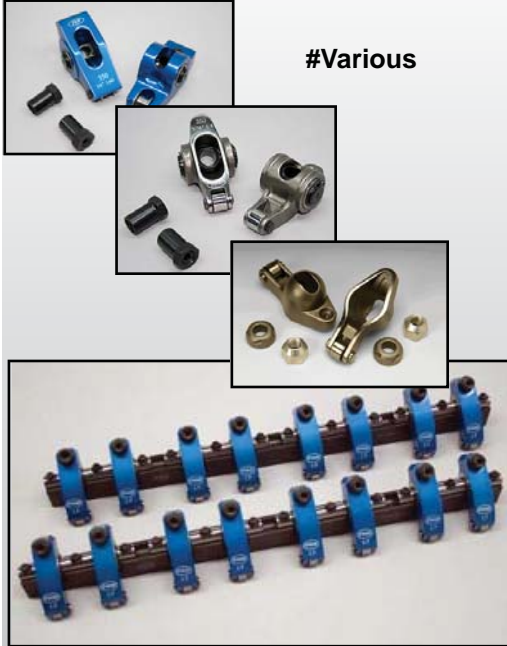

## Rocker Arms

#Various

Aluminum Blumax stud and Mopar shaft-style aluminum, stainless steel, hardened and BluMax aluminum LS1 pedestal mount rocker arms are available.

## Bronze Distributor Gears

#Various

Crafted from superior quality bronze aluminum and precision CNC machined to provide smooth consistent operation.

## Billet Steel Main Bearing Caps

#Various